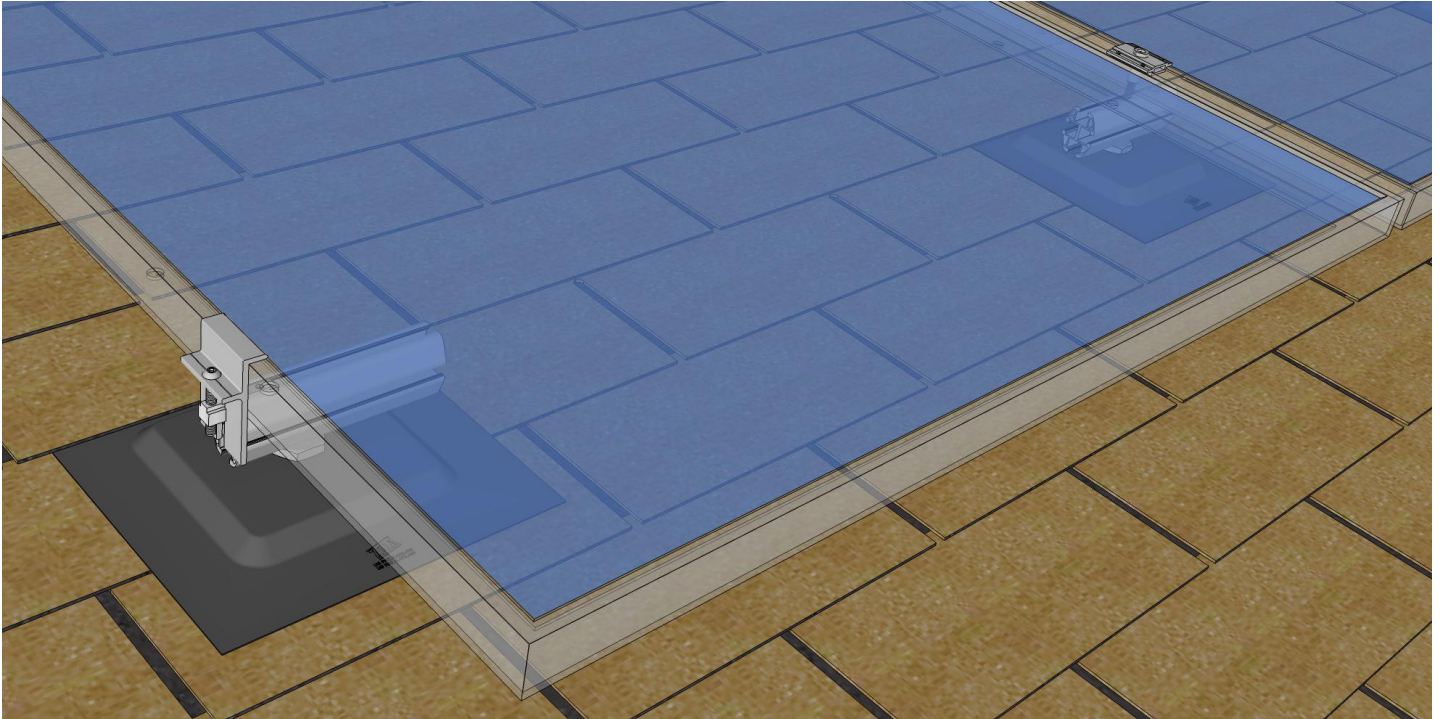

A low profile rail-less pitched roof solar mounting system that attaches directly to sheathing and provides 2-1/4" or 2-7/8" between the roof deck and the bottom of the module frame.

Features a fully flashed, waterproof, self-grounded compact attachment solution that reduces installation time and provides more flexible layout options.

Cost-Saving Design

Phantom[®] XL Lo-Pro is designed for maximum economy and efficiency. By eliminating long cumbersome rails, the Phantom[®] XL Lo-Pro ships in conveniently-sized packages that make it easy to transport, handle and install your project. The Phantom[®] XL Lo-Pro features a patented base plate design that allows for quick installation into sheathing or structure while the Lo-Pro Top Clip provides module-to-module grounding, requiring even less materials for your installation. Economical shipping, ease of installation, and integrated design provide savings every step of the way.

Flexible Layout Options

The Phantom[®] XL Lo-Pro attaches directly to sheathing and provides 2-1/4" or 2-7/8" between the roof deck and the bottom of the module frame. Phantom[®] XL Lo-Pro allows for module layouts in either landscape or portrait orientation and even a combination of both. The Phantom[®] XL Lo-Pro provides flexible layout options and allows modules to be easily added or relocated within your array to avoid rooftop obstacles.

Fully Flashed, Waterproof System

Phantom[®] XL Lo-Pro builds on the popular Double Stud XL Flashing to provide a completely watertight rooftop installation that attaches anywhere on a composite roof including sheathing or joists. Phantom[®] XL Lo-Pro is a compact and efficient attachment solution that provides uncompromising quality.